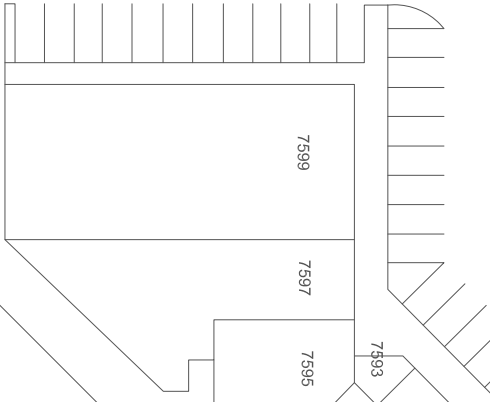

76th STREET

MAIN STREET

SIDEWALK

ATRIUM LEVEL PARKING

ENTER HERE

MCA-OMAHA  
CONFERENCE ROOM  
SUITE 416

# HILLCREST LANDING COMPLEX

75th & MAIN STREET  
OMAHA, NE